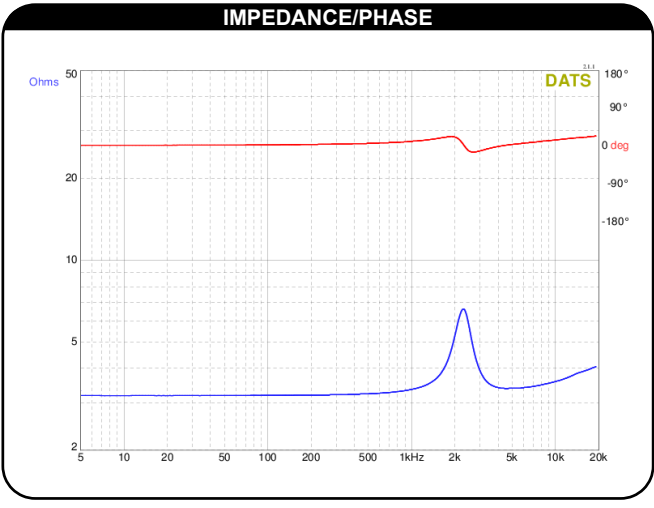

# ND16FA-4 5/8" Soft Dome Neodymium Tweeter 4 Ohm

PARAMETERS	
Impedance	4 ohms
Re	3.17 ohms
Le	0.03 mH
Fs	2246 Hz
Qms	3.71
Qes	3.46
Qts	1.79
Mms	N/A
Cms	N/A
Sd	N/A
Vd	N/A
BL	N/A
Vas	N/A
Xmax	N/A
VC Diameter	0.625 mm
SPL	93 dB 2.83V/1m
RMS Power Handling	30 watts
Usable Frequency Range (Hz)	4,000 - 20,000 Hz

- ### FEATURES
- Ferrofluid enhances power handling and helps damp resonance
  - Powerful neodymium motor keeps tweeter small with impressive efficiency
  - Compact faceplate is perfect for minimal center-to-center distances
  - Easy installation, front mount pressfit design