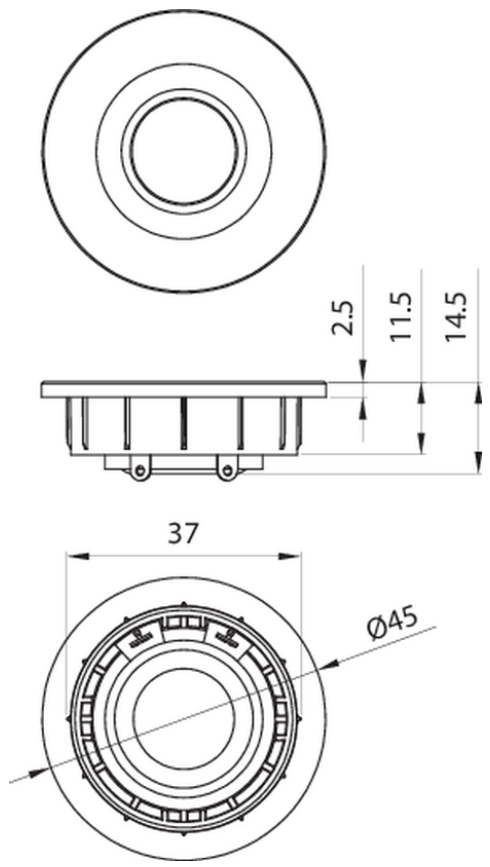

# ND16FA-4 5/8" Soft Dome Neodymium Tweeter 4 Ohm

PARAMETERS	
Impedance	4 ohms
Re	3.17 ohms
Le	0.03 mH
Fs	2246 Hz
Qms	3.71
Qes	3.46
Qts	1.79
Mms	N/A
Cms	N/A
Sd	N/A
Vd	N/A
BL	N/A
Vas	N/A
Xmax	N/A
VC Diameter	0.625 mm
SPL	93 dB 2.83V/1m
RMS Power Handling	30 watts
Usable Frequency Range (Hz)	4,000 - 20,000 Hz

- ### FEATURES
- Ferrofluid enhances power handling and helps damp resonance
  - Powerful neodymium motor keeps tweeter small with impressive efficiency
  - Compact faceplate is perfect for minimal center-to-center distances
  - Easy installation, front mount pressfit design