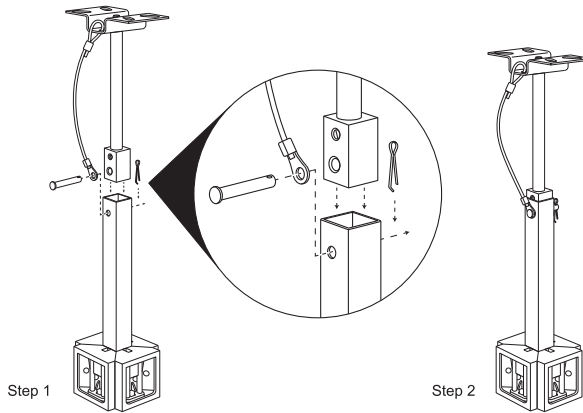

QS204PB/QS204PBW Installation Instructions

4-Way Pole Mount Speaker Bracket for QS204-4/QS204W-4 Loudspeaker

Part 1: Assemble the pole mount bracket as shown.

Part 2: Install the (4) QS204-4/QS204W-4 loudspeakers as shown.

Caution: Do not hang additional items from the pole mount bracket. It is designed to support the (4) speakers only.

daytonaudio.com
tel + 937.743.8248
info@daytonaudio.com

705 Pleasant Valley Dr.
Springboro, OH 45066
USA