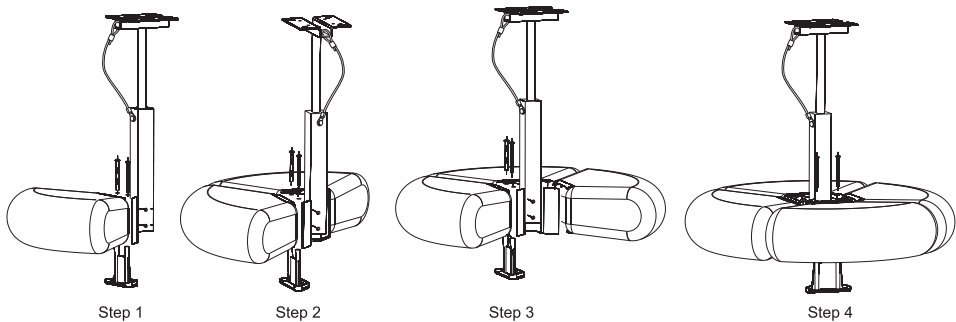

QS204PB/QS204PBW Installation Instructions

4-Way Pole Mount Speaker Bracket for QS204-4/QS204W-4 Loudspeaker

Part 1: Assemble the pole mount bracket as shown.

Part 2: Install the (4) QS204-4/QS204W-4 loudspeakers as shown.

Caution: Do not hang additional items from the pole mount bracket. It is designed to support the (4) speakers only.

daytonaudio.com
tel + 937.743.8248
info@daytonaudio.com

705 Pleasant Valley Dr.
Springboro, OH 45066
USA